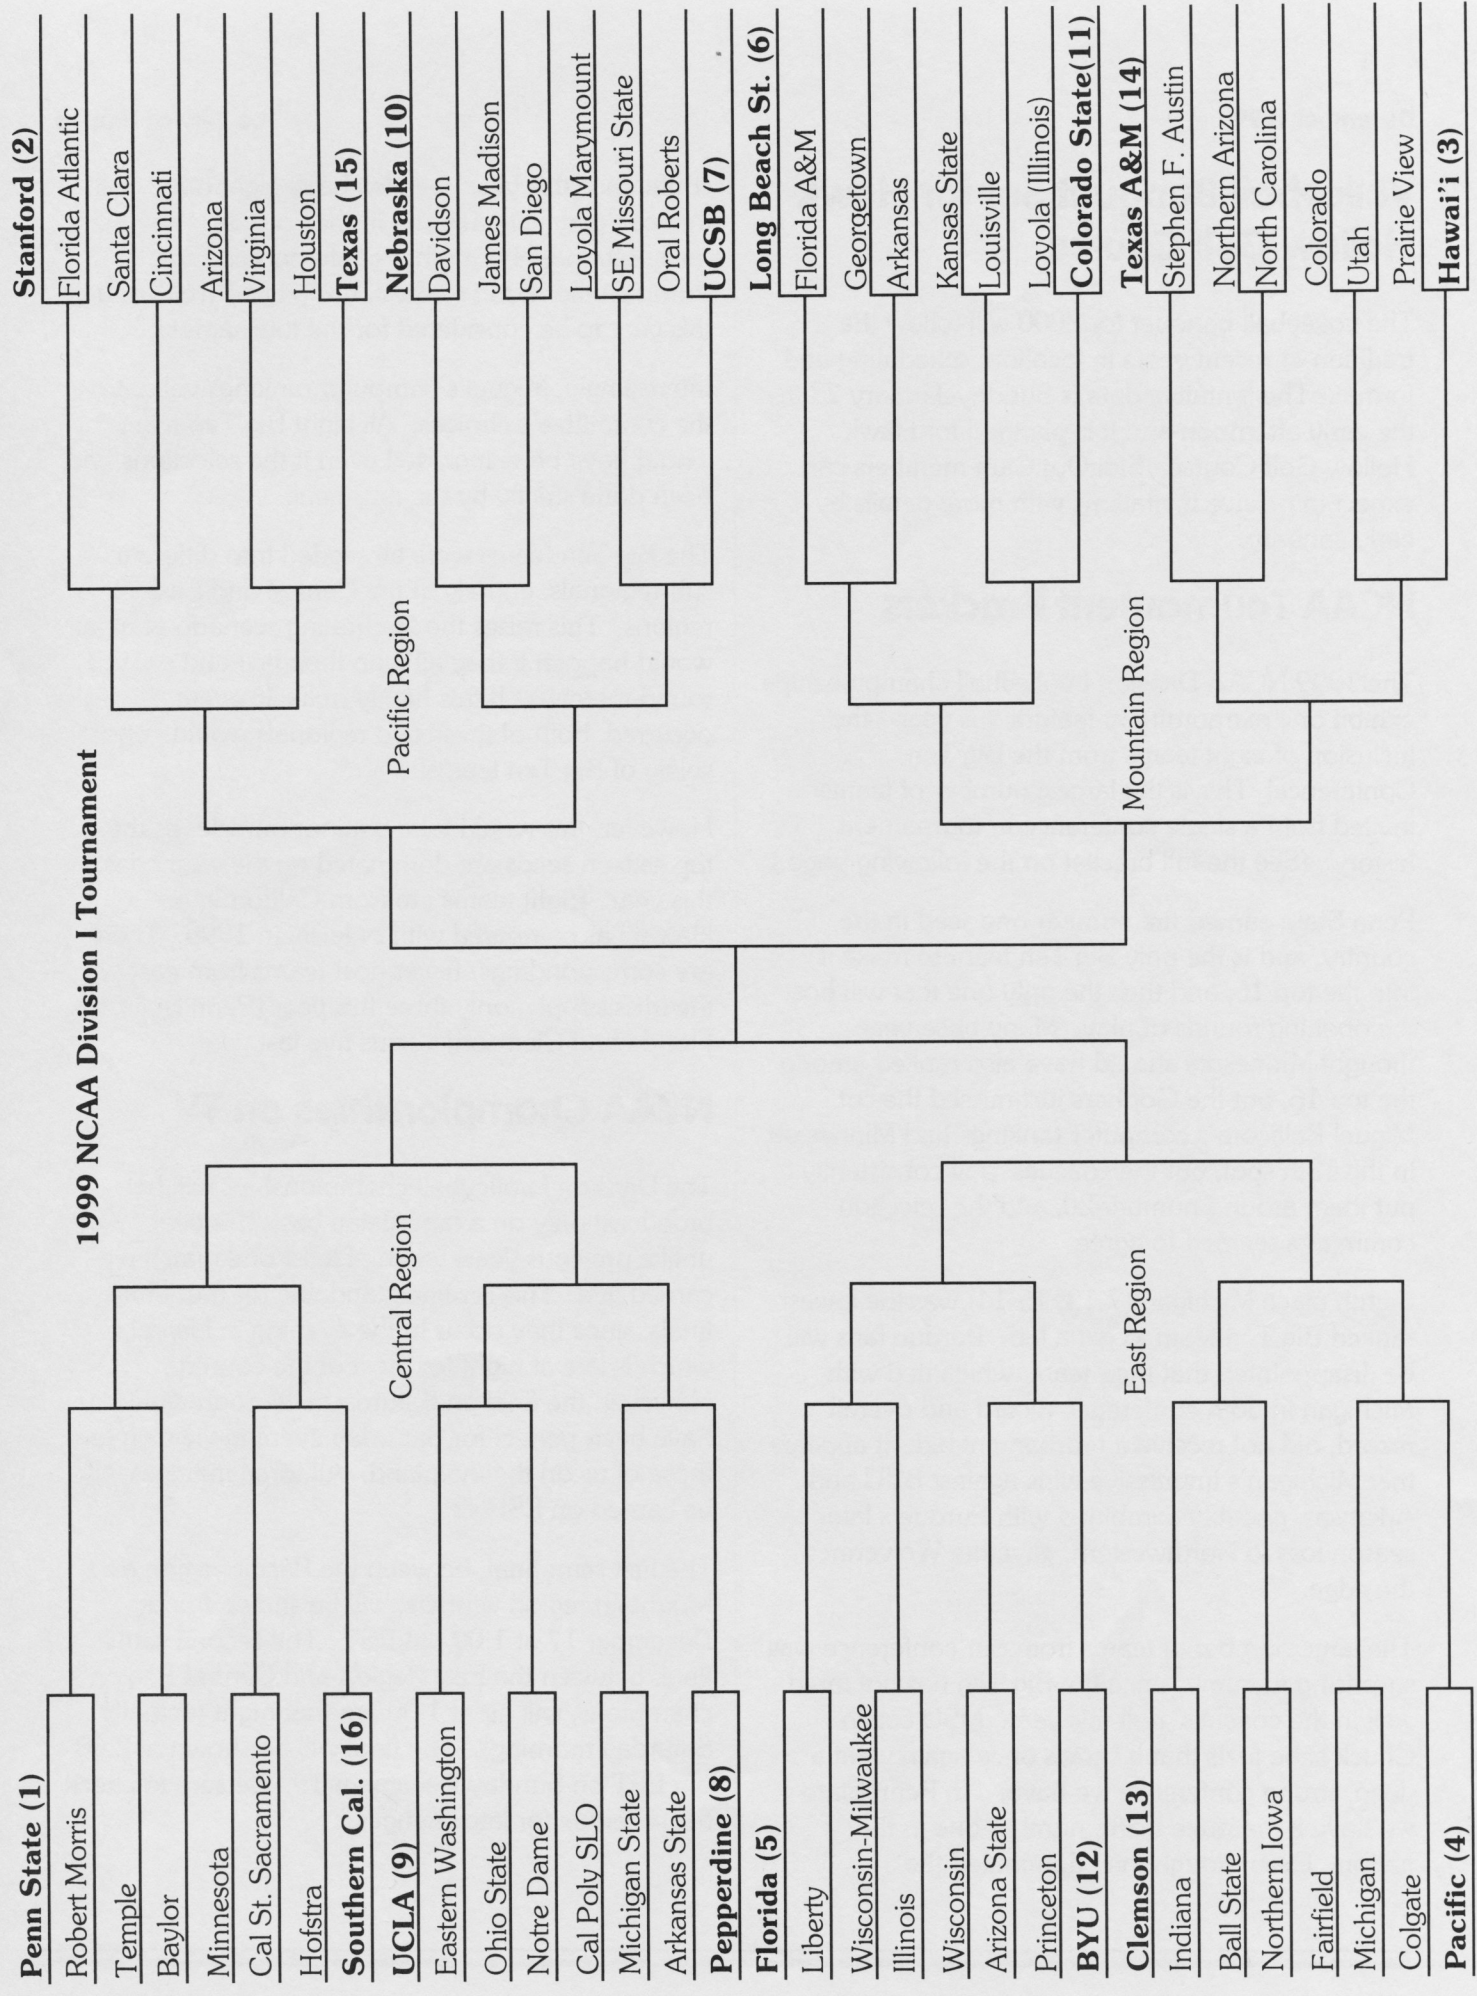

1999 NCAA Division I Tournament