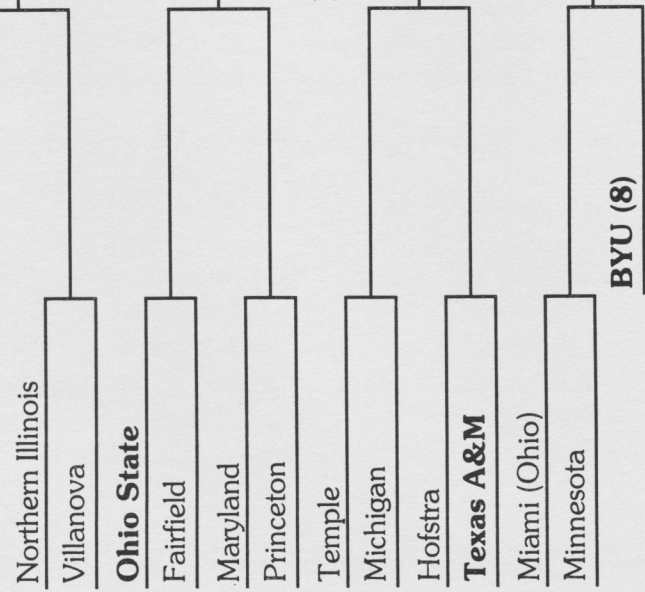

The Spartans will play Butler on Friday, December 5 at 7:30 p.m. CST in Lincoln, Nebraska. The winner of the match will play the University of Nebraska on Saturday night at 7:30 p.m. Nebraska is the number 7 seed in the country, so has a bye in the first round.

### The Service Line

---

Copyright 1997 by the MSU SideOut Club, the official support group of Michigan State University women's volleyball.

Newsletter Editor:	Chris Wolf	(517) 332-4353
President:	Dianna Kaplinski	(517) 394-3557
Vice-president:	Sandy Kilbourn	(517) 432-4979
Secretary:	Laura Willard	(517) 394-1549
Treasurer:	Dave Pike	(517) 626-9914

MSU SideOut Club  
P.O. Box 80491  
Lansing MI 48908

Email: [vball@sojourn.com](mailto:vball@sojourn.com)

Web site: [kurtz.tcimet.net/sideout](http://kurtz.tcimet.net/sideout)

---

**Penn State (1)**

**East Region**