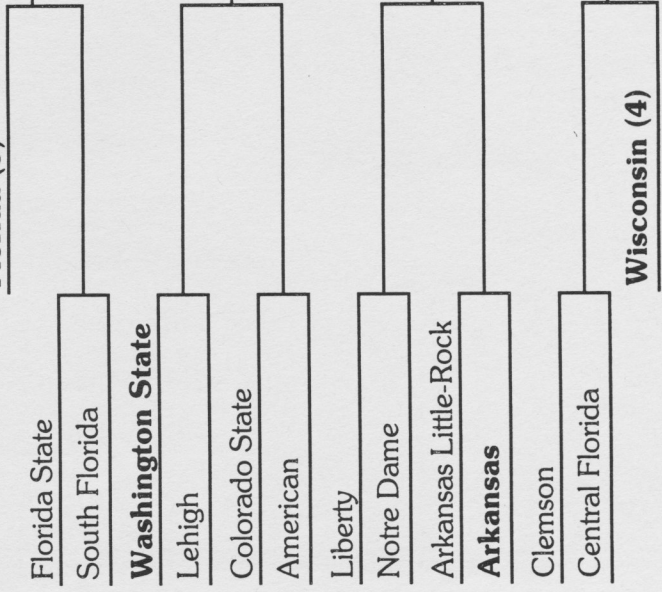

The Spartans will play Butler on Friday, December 5 at 7:30 p.m. CST in Lincoln, Nebraska. The winner of the match will play the University of Nebraska on Saturday night at 7:30 p.m. Nebraska is the number 7 seed in the country, so has a bye in the first round.

MSU SideOut Club  
P.O. Box 80491  
Lansing MI 48908

Email: [vball@sojourn.com](mailto:vball@sojourn.com)

Web site: [kurtz.tcimet.net/sideout](http://kurtz.tcimet.net/sideout)

---

**Penn State (1)**

**East Region**

**Long Beach St. (2)**

**Nebraska (7)**

**Pacific Region**

**Florida (5)**

**Central Region**

**UCSB (6)**

**Stanford (3)**

**Mountain Region**

**1997 NCAA Division I Tournament**